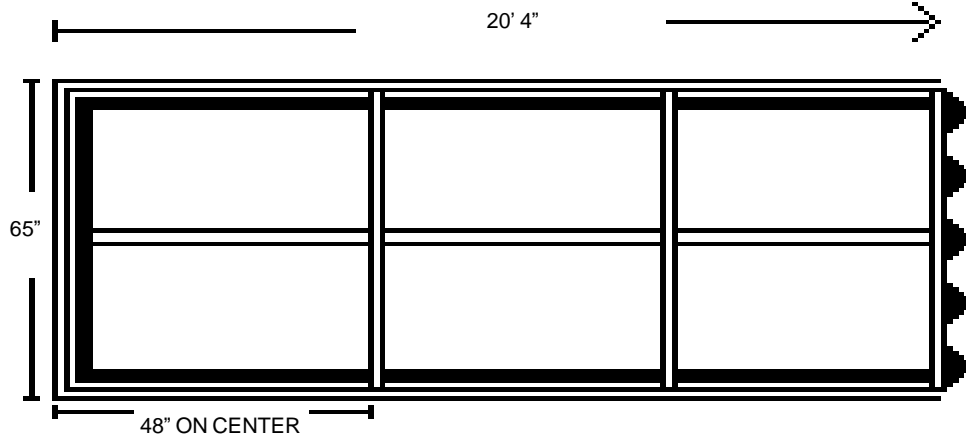

GABLE END RIDGE SKYLIGHT OTHER DETAILS

TOP VIEW

ANGLE VIEW

END VIEW